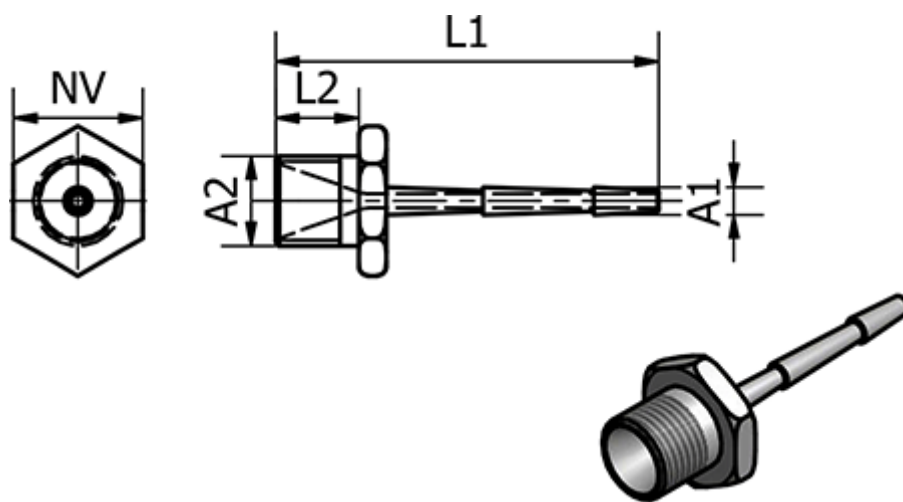

Data Sheet

Article number: 586239AES

Description: Tube Connector 239.A-ES, Ø4 - G 1/4"
Stainless

Measures

Ext. Hose Diameter A1	= 4
L1	= 48.5
L2	= 10
NV	= 17
Thread A2	= G 1/4"